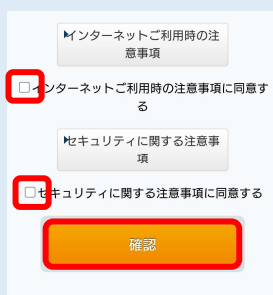

How to use "Warabi_City_Free_Wi-Fi"

① Connect to SSID

② Please select a connection method

email address

social media accounts

Register with email address

③ Enter your email address, read and agree to the precautions for use, etc.

④ Complete registration by accessing the URL in the registration email you received.

Register with social media account

③ After selecting a social media account, read and agree to the terms of use.

④ Enter your social media account to complete registration.