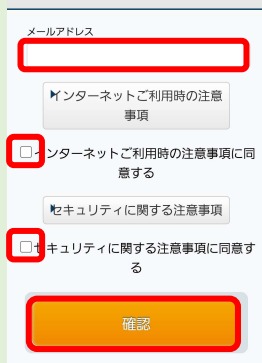

How to use "Warabi_City_Free_Wi-Fi"

① Connect to SSID

② Please select a connection method

email address

social media accounts

Register with email address

③ Enter your email address, read and agree to the precautions for use, etc.

④ Complete registration by accessing the URL in the registration email you received.

Register with social media account

③ After selecting a social media account, read and agree to the terms of use.

④ Enter your social media account to complete registration.