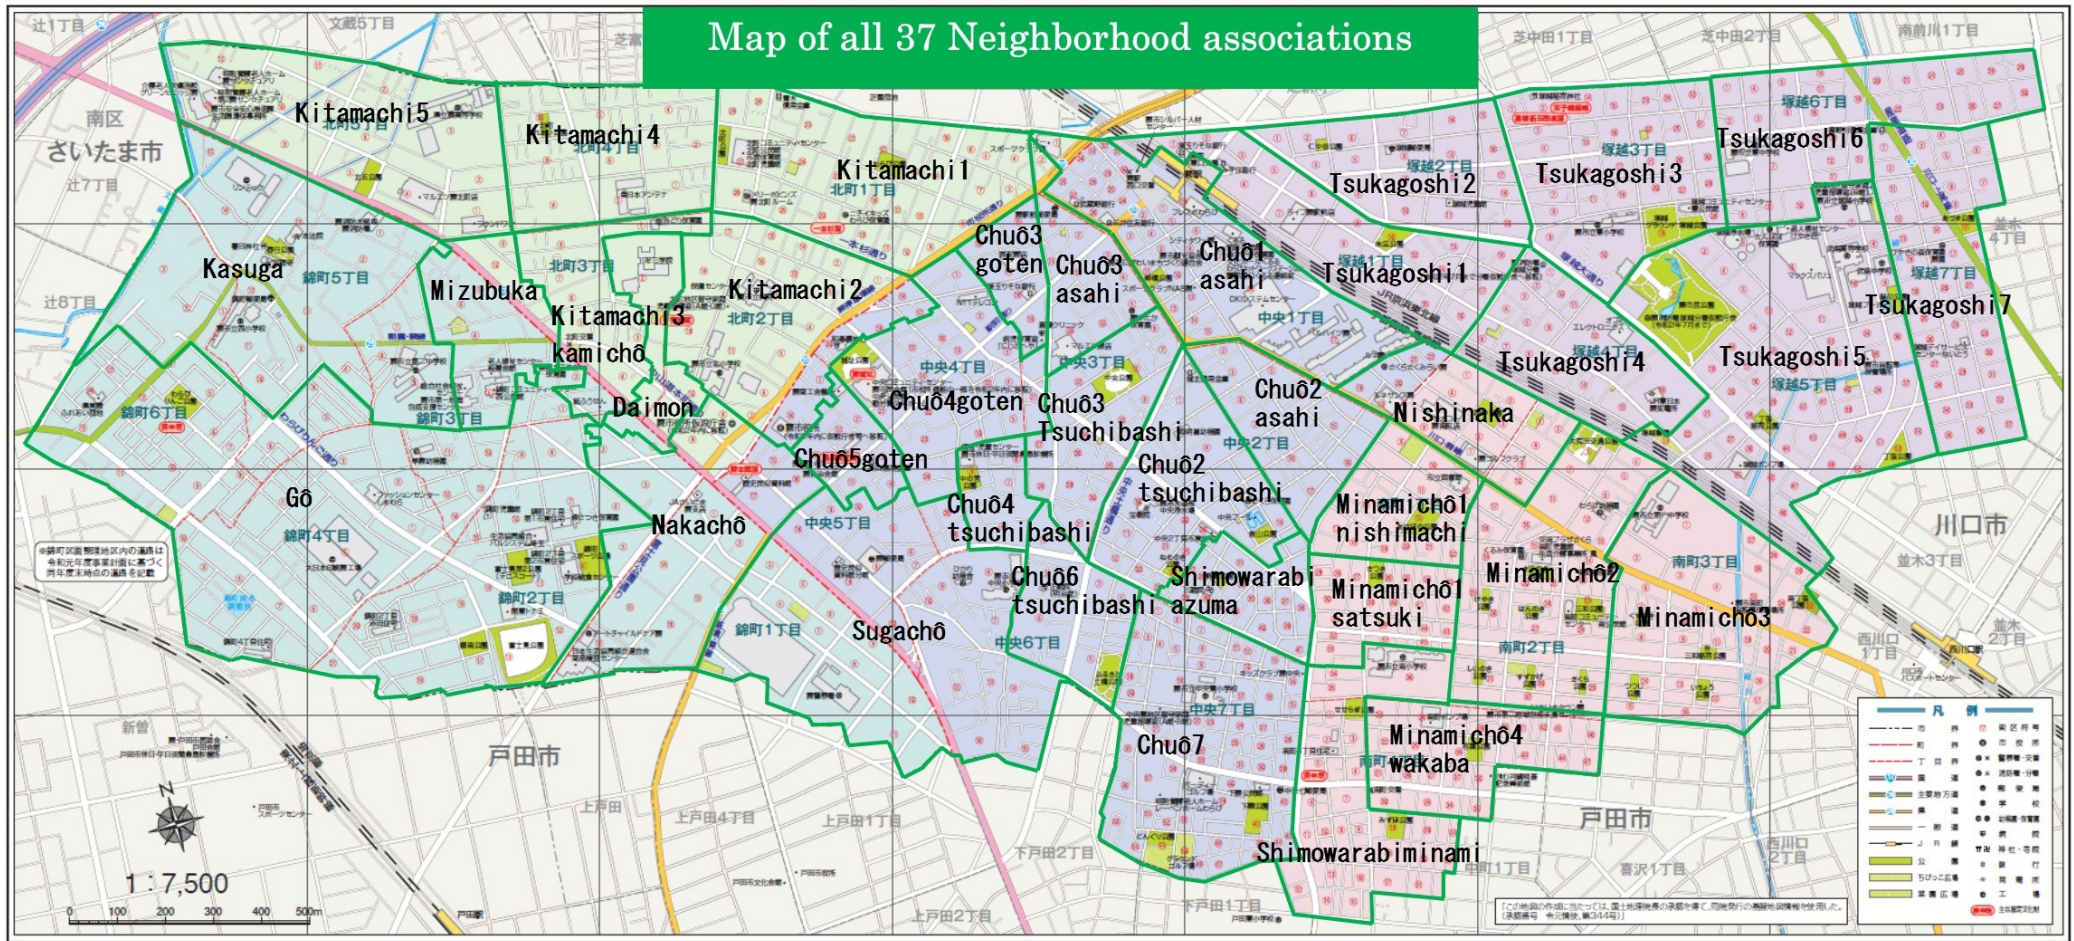

※ Names of neighborhood association are abbreviated.

— Neighborhood border

Point

In Warabi-shi, even if the address is the same up to X-chôme, the neighborhood association may differ based on the house-number. Please refer to Warabi-shi website for the area of each neighborhood association.

If you would like to join neighborhood association, please contact the head of the neighborhood association or a member of the board of directors (a group leader, etc.) in your area.

If you do not know the contact number for each association, please contact Safety and Security Promotion Division of Warabi-shi. (Phone: 048-430-7834)

check